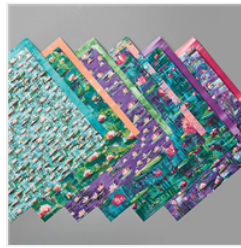

Supply List

Apr 3, 2020

Cathy Casey
719-337-3148

katiemae60@msn.com
www.sugarshackdesigns.com

Lovely Lily Pad
Photopolymer
Stamp Set -
152288

Price: \$0.00

Lily Pad Dies -
152315

Price: \$0.00

Lily Impressions
Designer Series
Paper - 152284

Price: \$0.00

Metallic Baker'S
Twine & Sequins
Combo Pack -
152314

Price: \$0.00

Whisper White 8-
1/2" X 11"
Cardstock -
100730

Price: \$9.75

Coastal Cabana 8-
1/2" X 11"
Cardstock -
131297

Price: \$8.75

Vellum 8-1/2" X
11" Cardstock -
101856

Price: \$10.00

Basic Black 8-1/2"
X 11" Cardstock -
121045

Price: \$8.75

VersaMark Pad -
102283

Price: \$9.50

White Stampin'
Emboss Powder -
109132