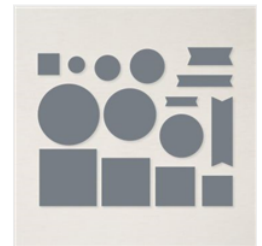

Stylish Shapes
Dies - 159183

Price: $30.00