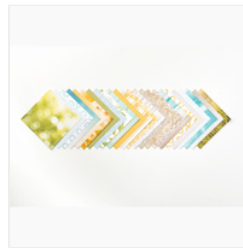

Supply List

Mar 4, 2024

Melanie Hockin

(419)704-1365

melsinkyfingers@gmail.com

<https://melsinkyfingers.com>

High Tide
Photopolymer
Stamp Set (En) -
143006

Price: \$26.00

Tin Of Cards
Photopolymer
Stamp Set -
138946

Price: \$17.00

Serene Scenery
Designer Series
Paper Stack -
141642

Price: \$10.00

Sahara Sand 8-
1/2" X 11"
Cardstock -
121043

Price: \$9.25

Island Indigo 8-
1/2" X 11"
Cardstock -
122923