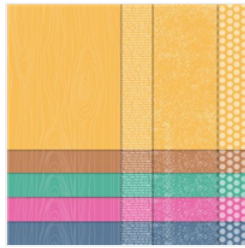

Supply List

Feb 25, 2021

Place Order
twcntryt@aol.com

[Boho Indigo
Product Medley
\(En\) - 153132](#)

Price: \$70.00

[2020-2022 In
Color™ 6" X 6"
\(15.2 X 15.2 Cm\)
Designer Series
Paper - 153070](#)

Price: \$11.50

[Whisper White 8-
1/2" X 11" Thick
Cardstock -
140272](#)

Price: \$8.25

[Whisper White 8-
1/2" X 11"
Cardstock -
100730](#)

Price: \$9.75

[Basic Black 8-1/2"
X 11" Cardstock -
121045](#)

Price: \$8.75

[Bumblebee Classic
Stampin' Pad -
153116](#)