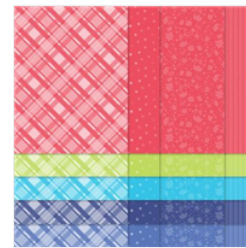

Supply List

Feb 28, 2024

Tracy Bradley

tracy@stampingwithtracy.com

www.stampingwithtracy.com

Petal Park Bundle
(English) - 160577

Price: \$37.75

Petal Park
Photopolymer
Stamp Set -
160571

Price: \$23.00

Petal Park Builder
Punch - 160576

Price: \$22.00

2022-2024 In
Color™ 6" X 6"
(15.2 X 15.2 Cm)
Designer Series
Paper - 159253

Sale: \$4.80

Price: \$12.00

Scalloped
Contours Dies -
155560

Price: \$35.00