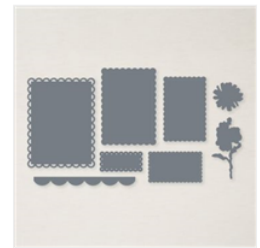

Price: \$23.00

Petal Park Builder
Punch - 160576

Price: \$22.00

2022-2024 In
Color™ 6" X 6"
(15.2 X 15.2 Cm)
Designer Series
Paper - 159253

Sale: \$4.80

Price: \$12.00

Scalloped
Contours Dies -
155560

Price: \$35.00

Stampin' Cut &
Emboss Machine -
149653

Price: \$128.00

Iridescent Pearl
Basic Jewels -
158987

Price: \$7.50

Basic White 8-1/2"
X 11" Thick
Cardstock -
159229

Price: \$9.00

Basic White 8-1/2"
X 11" Cardstock -
159276