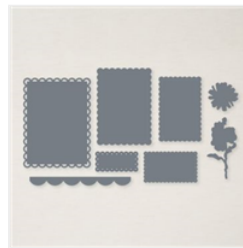

Supply List

Feb 25, 2024

Tracy Bradley

tracy@stampingwithtracy.com

www.stampingwithtracy.com

Lovely You Cling Stamp Set (En) - 152525

Price: \$24.00

Flowering Fields 12" X 12" (30.5 X 30.5 Cm) Designer Series Paper - 157670

Sale: \$4.60

Price: \$11.50

Scalloped Contours Dies - 155560

Price: \$35.00

Double Oval Punch - 154242

Price: \$22.00

Whisper White 1/4" (6.4 Mm) Crinkled Seam Binding Ribbon - 151326

Sale: \$6.75