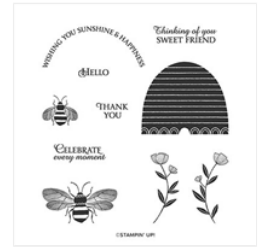

Supply List

Nov 30, 2023

Frances Wagner

772-643-4664

wagstamps@yahoo.com

www.franceswagner.stampinup.net

Basic Black 8-1/2" X 11" Cardstock - 121045

Crushed Curry 8-1/2" X 11" Cardstock - 131199

Whisper White 8-1/2" X 11" Cardstock - 100730

Basic Black Baker's Twine - 134576

Honey Bee Cling Stamp Set - 151527

Honey Bee Bundle - 153792

Detailed Bee Dies - 151526

Golden Honey Specialty Designer Series Paper - 152311