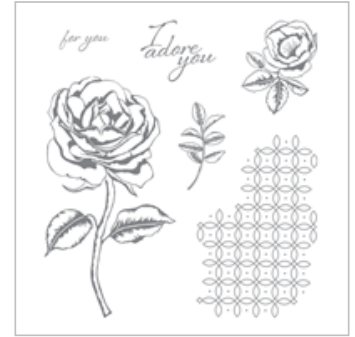

Graceful Garden
Wood-Mount Stamp

Set

143846

$27.00