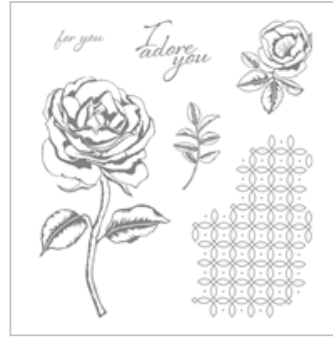

Fast Fuse Adhesive

Refill

129027

\$7.50

\$3.50

Graceful Garden
Clear-Mount Stamp

Set

143849