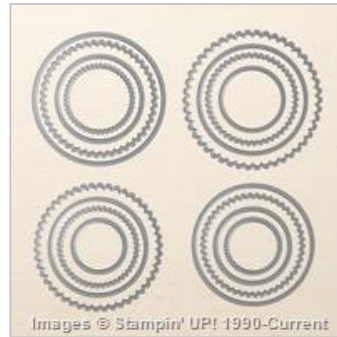

Mary Fish

520-465-7077

mary@stampinpretty.com

stampinpretty.com

Magnetic Platform

130658

\$40.00

Layering Circle Framelits Dies

Brights Enamel Shapes

141680

\$9.00

Stampin' Dimensionals

104430

\$4.00

Snail Adhesive

104332