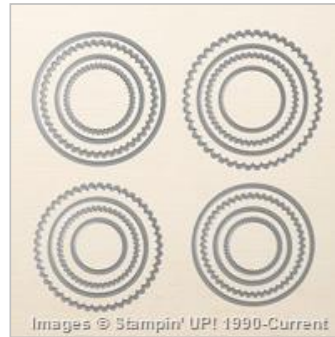

Mary Fish

520-465-7077

mary@stampinpretty.com

stampinpretty.com

Magnetic Platform

130658

\$40.00

Layering Circle Framelits Dies

Brights Enamel Shapes

141680

\$9.00

Stampin' Dimensionals

104430

\$4.00

Snail Adhesive

104332