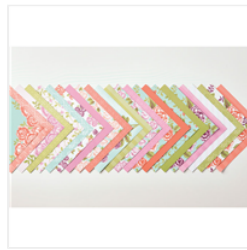

Supply List

Jan 17, 2025

Jennifer Spiller

256-2274261

westsidepapercreations@gmail.com

westsidepapercreation.com

[Floral Statements
Wood-Mount
Stamp Set -
143738](#)

Price: \$25.00

[Petal Garden
Designer Series
Paper Stack -
144168](#)

Price: \$10.00

[Whisper White 8-
1/2" X 11" Thick
Cardstock -
140272](#)

Price: \$8.25

[Watercolor Paper -
122959](#)

Price: \$5.00

[Old Olive 1/8"
Sheer Ribbon -
144171](#)