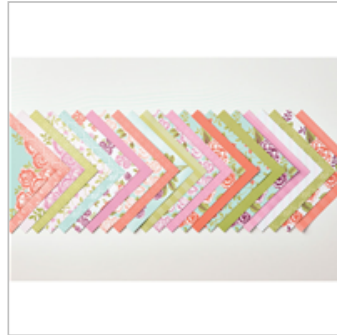

[Petal Garden
Designer Series
Paper Stack](#)

144168
\$10.00

[Whisper White 8-1/2"
X 11" Thick Cardstock](#)

140272
\$7.75

[Watercolor Paper](#)

122959
\$5.00

[Old Olive 1/8" Sheer
Ribbon](#)

144171
\$6.00