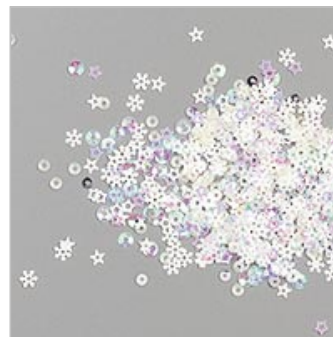

[Snowman Season
Photopolymer Stamp
Set \(En\)](#)

150458

[Snowman Builder
Punch](#)

150643

[Swirls & Curls
Textured Impressions
Embossing Folder](#)

147923

[Let It Snow Specialty
Designer Series
Paper](#)

150393

[Ice Stampin' Glitter](#)

150445

[Snowflake Sequins](#)

150443

[Real Red 8-1/2" X 11"
Cardstock](#)

102482

Supply List

Dec 6, 2019