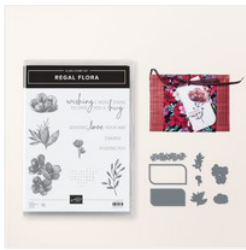

# Supply List

Nov 8, 2024

Jackie Beers

[jackie@jackiebeers.com](mailto:jackie@jackiebeers.com)

[Bluelinestamping.com](http://Bluelinestamping.com)

[Regal Flora Bundle \(English\) - 164034](#)

Price: \$46.75

[Regal Winter 12" X 12" \(30.5 X 30.5 Cm\) Designer Series Paper - 164156](#)

Price: \$12.50

[Greetings Of The Season Dies - 164112](#)

Price: \$32.00

[Labeled With Love Photopolymer Stamp Set \(English\) - 163564](#)

Price: \$21.00

[So Sincere Cling Stamp Set \(English\) - 162283](#)

Price: \$24.00

[Purple Fine Shimmer Gems - 162611](#)

Price: \$8.00

[Blackberry Bliss 8-1/2" X 11" Cardstock - 133675](#)

Price: \$11.50

[Basic White 8-1/2" X 11" Cardstock - 159276](#)