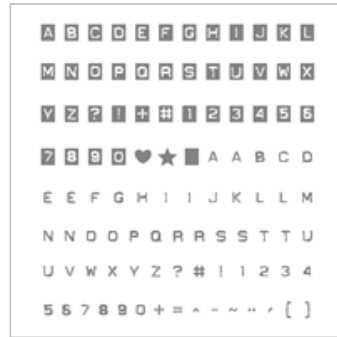

[Labeler Alphabet
Photopolymer Stamp](#)

[Set](#)

141936

£16.00