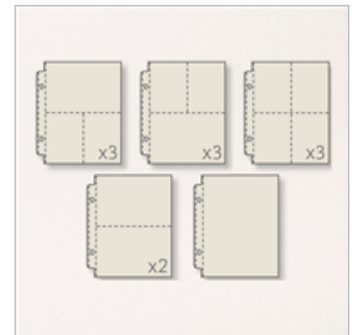

\$10.25

Soft Sea Foam 8-1/2"  
X 11" Cardstock

146988

\$11.50

Whisper White 12" X  
12" (30.5 X 30.5 Cm)

Cardstock

124302

\$10.50