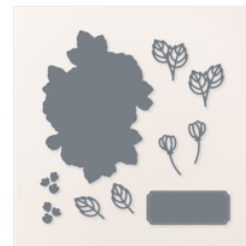

Price: \$12.50

Mossy Meadow
Classic Stampin'
Pad - 133645

Price: \$6.50

Stampin' Cut &
Emboss Machine -
149653

Sale: \$117.00

Price: \$130.00

Enduring Beauty
Dies - 162672

Price: \$26.00