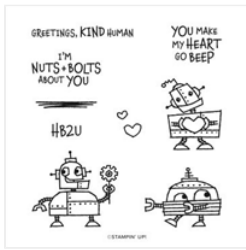

Supply List

Jul 1, 2022

Linda Schnabel

262-334-1009

lindaluvs2stamp@aol.com

www.lindaluvs.stampinup.net

Nuts & Bolts Cling Stamp Set - 157650

Price: \$21.00