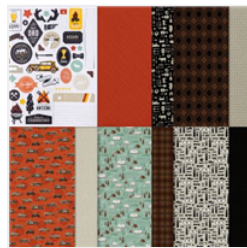

Supply List

May 20, 2024

Debbie Crowley

732-397-9128

expressivelydeb@gmail.com

<http://www.expressivelydeb.com>

He's All That Cling
Stamp Set
(English) - 159071

Price: \$22.00

He's The Man 12"
X 12" (30.5 X 30.5
Cm) Specialty
Designer Series
Paper - 159068

Price: \$15.00

Early Espresso 8-
1/2" X 11"
Cardstock -
119686

Price: \$11.50

Basic White 8-1/2"
X 11" Thick
Cardstock -
159229