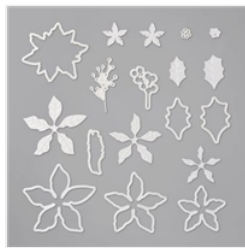

Supply List

Dec 7, 2021

Place Order

joanneewade@hotmail.com

Poinsettia Petals
Photopolymer
Stamp Set
(English) - 158251

Price: £25.00

Poinsettia Dies -
153522

Price: £33.00

Seasonal Labels
Dies - 156299

Price: £35.00

Ever Eden 12" X
12" (30.5 X 30.5
Cm) Specialty
Designer Series
Paper - 159996

Price: £14.00

Evening Evergreen
A4 Cardstock -
155575

Price: £8.25

Cherry Cobbler A4
Cardstock -
121681