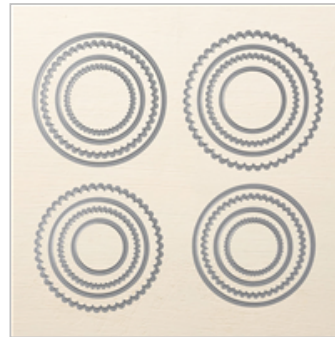

Supply List

Dec 8, 2019

Place Order

joanneewade@hotmail.com

Holly Jolly Christmas Cling Stamp Set (En)

150471

£20.00

Night Before Christmas 6" X 6" (15.2 X 15.2 Cm)

Designer Series

Paper

150437

£10.75

Layering Circles Dies

141705

£33.00

Poppy Parade A4 Cardstock