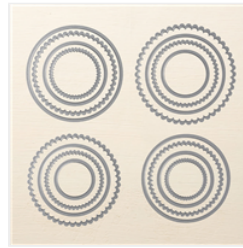

# Supply List

Feb 27, 2021

Place Order

[joanneewade@hotmail.com](mailto:joanneewade@hotmail.com)

[Holly Jolly  
Christmas Cling  
Stamp Set \(En\) -  
150471](#)

Price: £20.00

[Night Before  
Christmas 6" X 6"  
\(15.2 X 15.2 Cm\)  
Designer Series  
Paper - 150437](#)

Price: £10.75

[Layering Circles  
Dies - 141705](#)

Price: £33.00

[Poppy Parade A4  
Cardstock -  
121694](#)

Price: £8.25

[Gold Glimmer  
Paper - 146958](#)

Price: £4.75

[Whisper White A4  
Cardstock -  
106549](#)