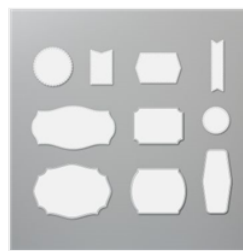

Supply List

Mar 30, 2023

Lisa Ann Bernard

(707) 513-7718

lisa@queenbcreations.net

<http://www.queenbcreations.net>

Create With Friends
Photopolymer
Stamp Set -
156058

Price: \$17.00

Lovely You Cling
Stamp Set (En) -
152525

Price: \$24.00

Tasteful Labels
Dies - 152886

Sale: \$18.60

Price: \$31.00

Soft Succulent 8-
1/2" X 11"
Cardstock -
155776

Price: \$9.25

Basic White 8-1/2"
X 11" Cardstock -
159276