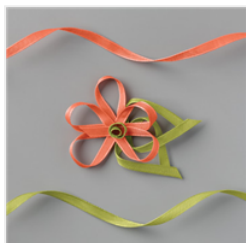

Terracotta Tile
Classic Stampin'
Pad - 150086

Price: \$7.50

Ornate Floral 3D
Embossing Folder
- 152725

Price: \$9.00

Stitched Shapes
Dies - 152323

Price: \$30.00

Pearlized Doilies -
146936

Price: \$4.50

Champagne
Rhinestone Basic
Jewels - 151193

Price: \$6.00

Ornate Garden
Ribbon Combo
Pack - 152479

Price: \$7.00

Peaceful Poppies
Sequins - 151325

Price: \$7.00

Snail Adhesive -
104332

Price: \$7.00