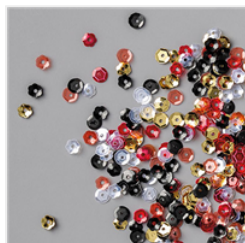

Terracotta Tile
Classic Stampin'
Pad - 150086

Price: \$7.50

Ornate Floral 3D
Embossing Folder
- 152725

Price: \$9.00

Stitched Shapes
Dies - 152323

Price: \$30.00

Pearlized Doilies -
146936

Price: \$4.50

Champagne
Rhinestone Basic
Jewels - 151193

Price: \$6.00

Ornate Garden
Ribbon Combo
Pack - 152479

Price: \$7.00

Peaceful Poppies
Sequins - 151325

Price: \$7.00

Snail Adhesive -
104332

Price: \$7.00