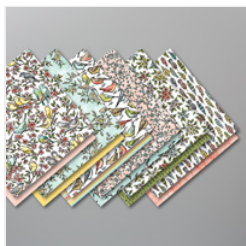

Supply List

Apr 1, 2020

Lisa Ann Bernard

(707) 513-7718

lisa@queenbcreations.net

<http://www.queenbcreations.net>

Rise & Shine
Photopolymer
Stamp Set
(English) - 152303
Price: \$0.00

1-3/8" (3.5 Cm)
Scallop Circle
Punch - 146139
Price: \$16.00

1" (2.5 Cm) Circle
Punch - 119868
Price: \$13.00

Pool Party 8-1/2" X
11" Cardstock -
122924
Price: \$8.75

Whisper White 8-
1/2" X 11"
Cardstock -
100730
Price: \$9.75

Bird Ballad
Designer Series
Paper - 149592
Price: \$11.50

Soft Suede Classic
Stampin' Pad -
147115
Price: \$7.50

Pool Party Classic
Stampin' Pad -
147107
Price: \$7.50

Glitter Enamel
Dots - 146934
Price: \$7.00

Take Your Pick -
144107
Price: \$10.00

Snail Adhesive -
104332
Price: \$7.00