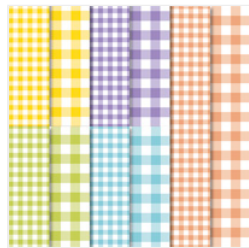

# Supply List

Dec 1, 2021

Linda Schnabel

262-334-1009

[lindaluvs2stamp@aol.com](mailto:lindaluvs2stamp@aol.com)

[www.lindaluvs.stampinup.net](http://www.lindaluvs.stampinup.net)

Butterfly Gala  
Photopolymer  
Bundle - 150599

Price: \$35.00

Gingham Gala 6"  
X 6" (15.2 X 15.2  
Cm) Designer  
Series Paper -  
148554

Price: \$11.00

Gingham Gala 8-  
1/2" X 11"  
Cardstock Pack -  
148555

Price: \$8.50

Whisper White 8-  
1/2" X 11"  
Cardstock -  
100730