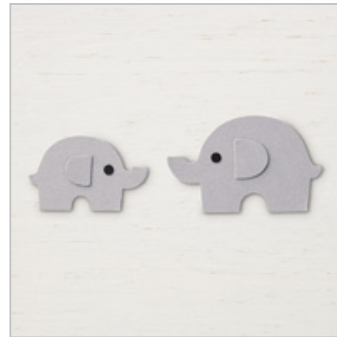

Supply List

Aug 22, 2019

Place Order

joanneewade@hotmail.com

[Little Elephant Cling-Mount Stamp Set](#)

151237

£19.00

[Elephant Builder Punch](#)