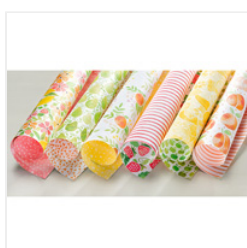

[Fruit Stand
Designer Series
Paper - 141660](#)

Price: $11.00