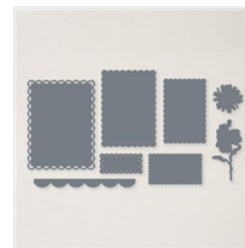

Scalloped
Contours Dies -
155560