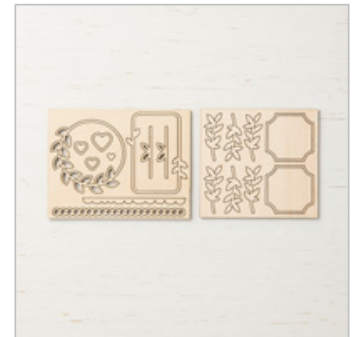

Pack

146903

\$8.50

Animal Expedition Designer Series

Paper

146902

\$11.00

Animal Outing Clear-Mount Bundle

148324

\$45.00

Animal Outing Wood-Mount Bundle

148323

\$52.00

Frames Elements

146906

\$6.00