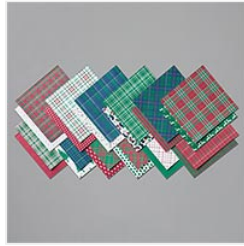

Supply List

Apr 23, 2025

Lynn Kolcun
614-592-7590

lynn.kolcun@gmail.com

AverysOwlery.com

[Brightly Gleaming
Specialty Designer
Series Paper -
150429](#)

Price: \$15.00

[Wrapped In Plaid
6" X 6" \(15.2 X
15.2 Cm\) Specialty
Designer Series
Paper - 149596](#)

Price: \$14.50

[Celestial Copper
Delicata Metallic
Ink Pad - 150707](#)

Price: \$11.00

[Stitched Stars Dies
- 150653](#)

Price: \$38.00

[1-3/8" \(3.5 Cm\)
Scallop Circle
Punch - 146139](#)

Price: \$16.00

[Delightful Tag
Topper Punch -
149518](#)