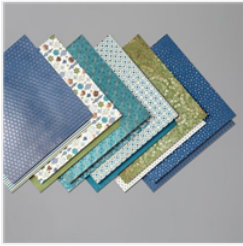

Supply List

Apr 23, 2025

Lynn Kolcun
614-592-7590

lynn.kolcun@gmail.com

AverysOwlery.com

[Brightly Gleaming
Specialty Designer
Series Paper -
150429](#)

Price: \$15.00

[Wrapped In Plaid
6" X 6" \(15.2 X
15.2 Cm\) Specialty
Designer Series
Paper - 149596](#)

Price: \$14.50

[Celestial Copper
Delicata Metallic
Ink Pad - 150707](#)

Price: \$11.00

[Stitched Stars Dies
- 150653](#)

Price: \$38.00

[1-3/8" \(3.5 Cm\)
Scallop Circle
Punch - 146139](#)

Price: \$16.00

[Delightful Tag
Topper Punch -
149518](#)