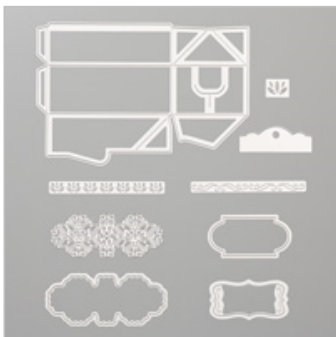

\$63.75

[Magnolia Lane Designer Series Paper](#)

149484

\$11.50

[Magnolia Lane Memories & More Large Specialty Cards & Envelopes](#)

149487
\$12.50

[Magnolia Lane Memories & More Card Pack](#)

149554
\$11.00