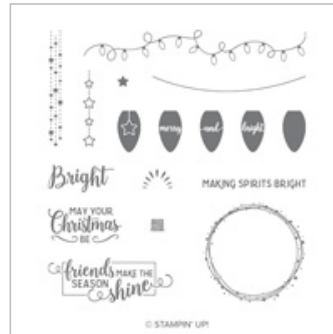

[Lots Of Cheer Cling Stamp Set](#)

149503

[Making Christmas Bright Photopolymer Stamp Set](#)

148046

[Winter Woods Cling-Mount Stamp Set](#)

151359

[Dashing Deer Cling-Mount Stamp Set](#)

151362