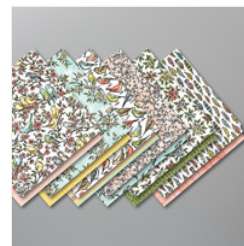

[Stitched Shapes Dies - 152323](#)

Price: \$30.00

[Layering Circles Dies - 151770](#)

Price: \$35.00

[Grapefruit Grove 8-1/2" X 11" Cardstock - 146972](#)

Price: \$8.75

[Whisper White 8-1/2" X 11" Cardstock - 100730](#)

Price: \$9.75

[Very Vanilla 8-1/2" X 11" Cardstock - 101650](#)

Price: \$9.75

[Very Vanilla Note Cards & Envelopes - 144236](#)

Price: \$7.00

[Whisper White Note Cards & Envelopes - 131527](#)

Price: \$7.00

[Bird Ballad Designer Series Paper - 149592](#)

Price: \$11.50

[Toile Tidings Designer Series Paper - 150432](#)

Price: \$11.50

[2018-2020 In Color 6" X 6" \(15.2 X 15.2 Cm\) Designer Series Paper - 149618](#)